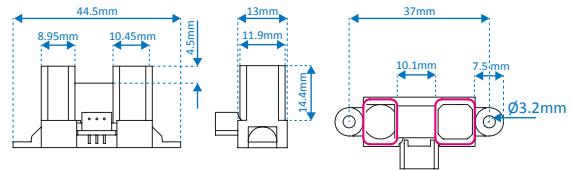

Packaging

Items per carton 1, 10 or 50 pcs

Standards and Certifications

RoHS
compliant

Mechanical dimensions

LxWxH: 37,3 x 22 x 10 mm (sensor interface)
 Fixation: Interface: Double sided adhesive tape
 Sensor: Screw holes

XY-11

XY-14

XY-17

Ordering information

Product ID	Description	Netto weight	Quantity
XY-114	X-Eye Presence, short range, narrow beam, 60cm cable	17g	1 pc
XY-115	X-Eye Presence, short range, narrow beam, 120cm cable	23g	1 pc
XY-116	X-Eye Presence, short range, narrow beam, 180cm cable	26g	1 pc
XY-144	X-Eye Presence, medium range, narrow beam, 60cm cable	17g	1 pc
XY-145	X-Eye Presence, medium range, narrow beam, 120cm cable	23g	1 pc
XY-146	X-Eye Presence, medium range, narrow beam, 180cm cable	26g	1 pc
XY-174	X-Eye Presence, long range, narrow beam, 60cm cable	19g	1 pc
XY-175	X-Eye Presence, long range, narrow beam, 120cm cable	25g	1 pc
XY-176	X-Eye Presence, long range, narrow beam, 180cm cable	28g	1 pc