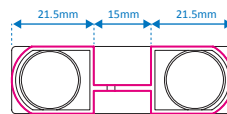

Packaging

Items per carton 1, 10 or 50 pcs

Standards and Certifications

RoHS
compliant

Mechanical dimensions

LxWxH: 37,3 x 22 x 10 mm (sensor interface)
 Fixation: Interface: Double sided adhesive tape
 Sensor: Screw holes

XY-11

XY-14

XY-17

Ordering information

Product ID	Description	Netto weight	Quantity
XY-114	X-Eye Presence, short range, narrow beam, 60cm cable	17g	1 pc
XY-115	X-Eye Presence, short range, narrow beam, 120cm cable	23g	1 pc
XY-116	X-Eye Presence, short range, narrow beam, 180cm cable	26g	1 pc
XY-144	X-Eye Presence, medium range, narrow beam, 60cm cable	17g	1 pc
XY-145	X-Eye Presence, medium range, narrow beam, 120cm cable	23g	1 pc
XY-146	X-Eye Presence, medium range, narrow beam, 180cm cable	26g	1 pc
XY-174	X-Eye Presence, long range, narrow beam, 60cm cable	19g	1 pc
XY-175	X-Eye Presence, long range, narrow beam, 120cm cable	25g	1 pc
XY-176	X-Eye Presence, long range, narrow beam, 180cm cable	28g	1 pc