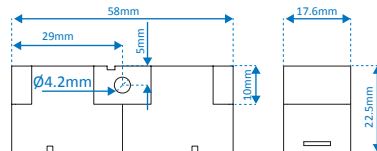

Packaging

Items per carton 1, 10 or 50 pcs

Standards and Certifications

RoHS
compliant

Mechanical dimensions

LxWxH: 37,3 x 22 x 10 mm (sensor interface)
 Fixation: Interface: Double sided adhesive tape
 Sensor: Screw holes

XY-11

XY-14

XY-17

Ordering information

Product ID	Description	Netto weight	Quantity
XY-114	X-Eye Presence, short range, narrow beam, 60cm cable	17g	1 pc
XY-115	X-Eye Presence, short range, narrow beam, 120cm cable	23g	1 pc
XY-116	X-Eye Presence, short range, narrow beam, 180cm cable	26g	1 pc
XY-144	X-Eye Presence, medium range, narrow beam, 60cm cable	17g	1 pc
XY-145	X-Eye Presence, medium range, narrow beam, 120cm cable	23g	1 pc
XY-146	X-Eye Presence, medium range, narrow beam, 180cm cable	26g	1 pc
XY-174	X-Eye Presence, long range, narrow beam, 60cm cable	19g	1 pc
XY-175	X-Eye Presence, long range, narrow beam, 120cm cable	25g	1 pc
XY-176	X-Eye Presence, long range, narrow beam, 180cm cable	28g	1 pc