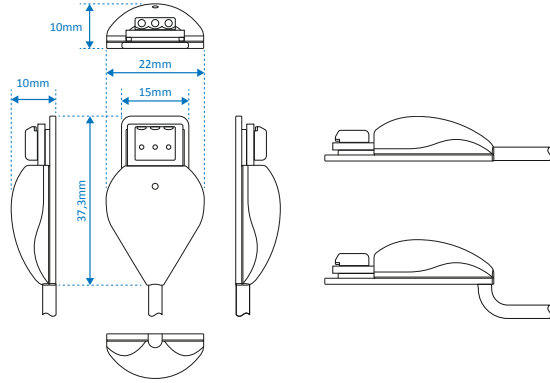

X-EYE PRESENCE

Mounting specifications

- Mount in such a way that the sensor has a clear view and is not directed towards any (strong) direct light source.
- Do not point multiple sensors towards each other or to the same location.

Packaging

Items per carton 1, 10 or 50 pcs

Standards and Certifications

RoHS
compliant

Mechanical dimensions

LxWxH: 37,3 x 22 x 10 mm (sensor interface)
 Fixation: Interface: Double sided adhesive tape
 Sensor: Screw holes

XY-11

XY-14

XY-17

Ordering information

Product ID	Description	Netto weight	Quantity
XY-114	X-Eye Presence, short range, narrow beam, 60cm cable	17g	1 pc
XY-115	X-Eye Presence, short range, narrow beam, 120cm cable	23g	1 pc
XY-116	X-Eye Presence, short range, narrow beam, 180cm cable	26g	1 pc
XY-144	X-Eye Presence, medium range, narrow beam, 60cm cable	17g	1 pc
XY-145	X-Eye Presence, medium range, narrow beam, 120cm cable	23g	1 pc
XY-146	X-Eye Presence, medium range, narrow beam, 180cm cable	26g	1 pc
XY-174	X-Eye Presence, long range, narrow beam, 60cm cable	19g	1 pc
XY-175	X-Eye Presence, long range, narrow beam, 120cm cable	25g	1 pc
XY-176	X-Eye Presence, long range, narrow beam, 180cm cable	28g	1 pc