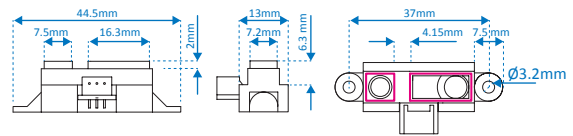

Packaging

Items per carton 1, 10 or 50 pcs

Standards and Certifications

RoHS
compliant

Mechanical dimensions

LxWxH: 37,3 x 22 x 10 mm (sensor interface)
 Fixation: Interface: Double sided adhesive tape
 Sensor: Screw holes

XY-11

XY-14

XY-17

Ordering information

Product ID	Description	Netto weight	Quantity
XY-114	X-Eye Presence, short range, narrow beam, 60cm cable	17g	1 pc
XY-115	X-Eye Presence, short range, narrow beam, 120cm cable	23g	1 pc
XY-116	X-Eye Presence, short range, narrow beam, 180cm cable	26g	1 pc
XY-144	X-Eye Presence, medium range, narrow beam, 60cm cable	17g	1 pc
XY-145	X-Eye Presence, medium range, narrow beam, 120cm cable	23g	1 pc
XY-146	X-Eye Presence, medium range, narrow beam, 180cm cable	26g	1 pc
XY-174	X-Eye Presence, long range, narrow beam, 60cm cable	19g	1 pc
XY-175	X-Eye Presence, long range, narrow beam, 120cm cable	25g	1 pc
XY-176	X-Eye Presence, long range, narrow beam, 180cm cable	28g	1 pc